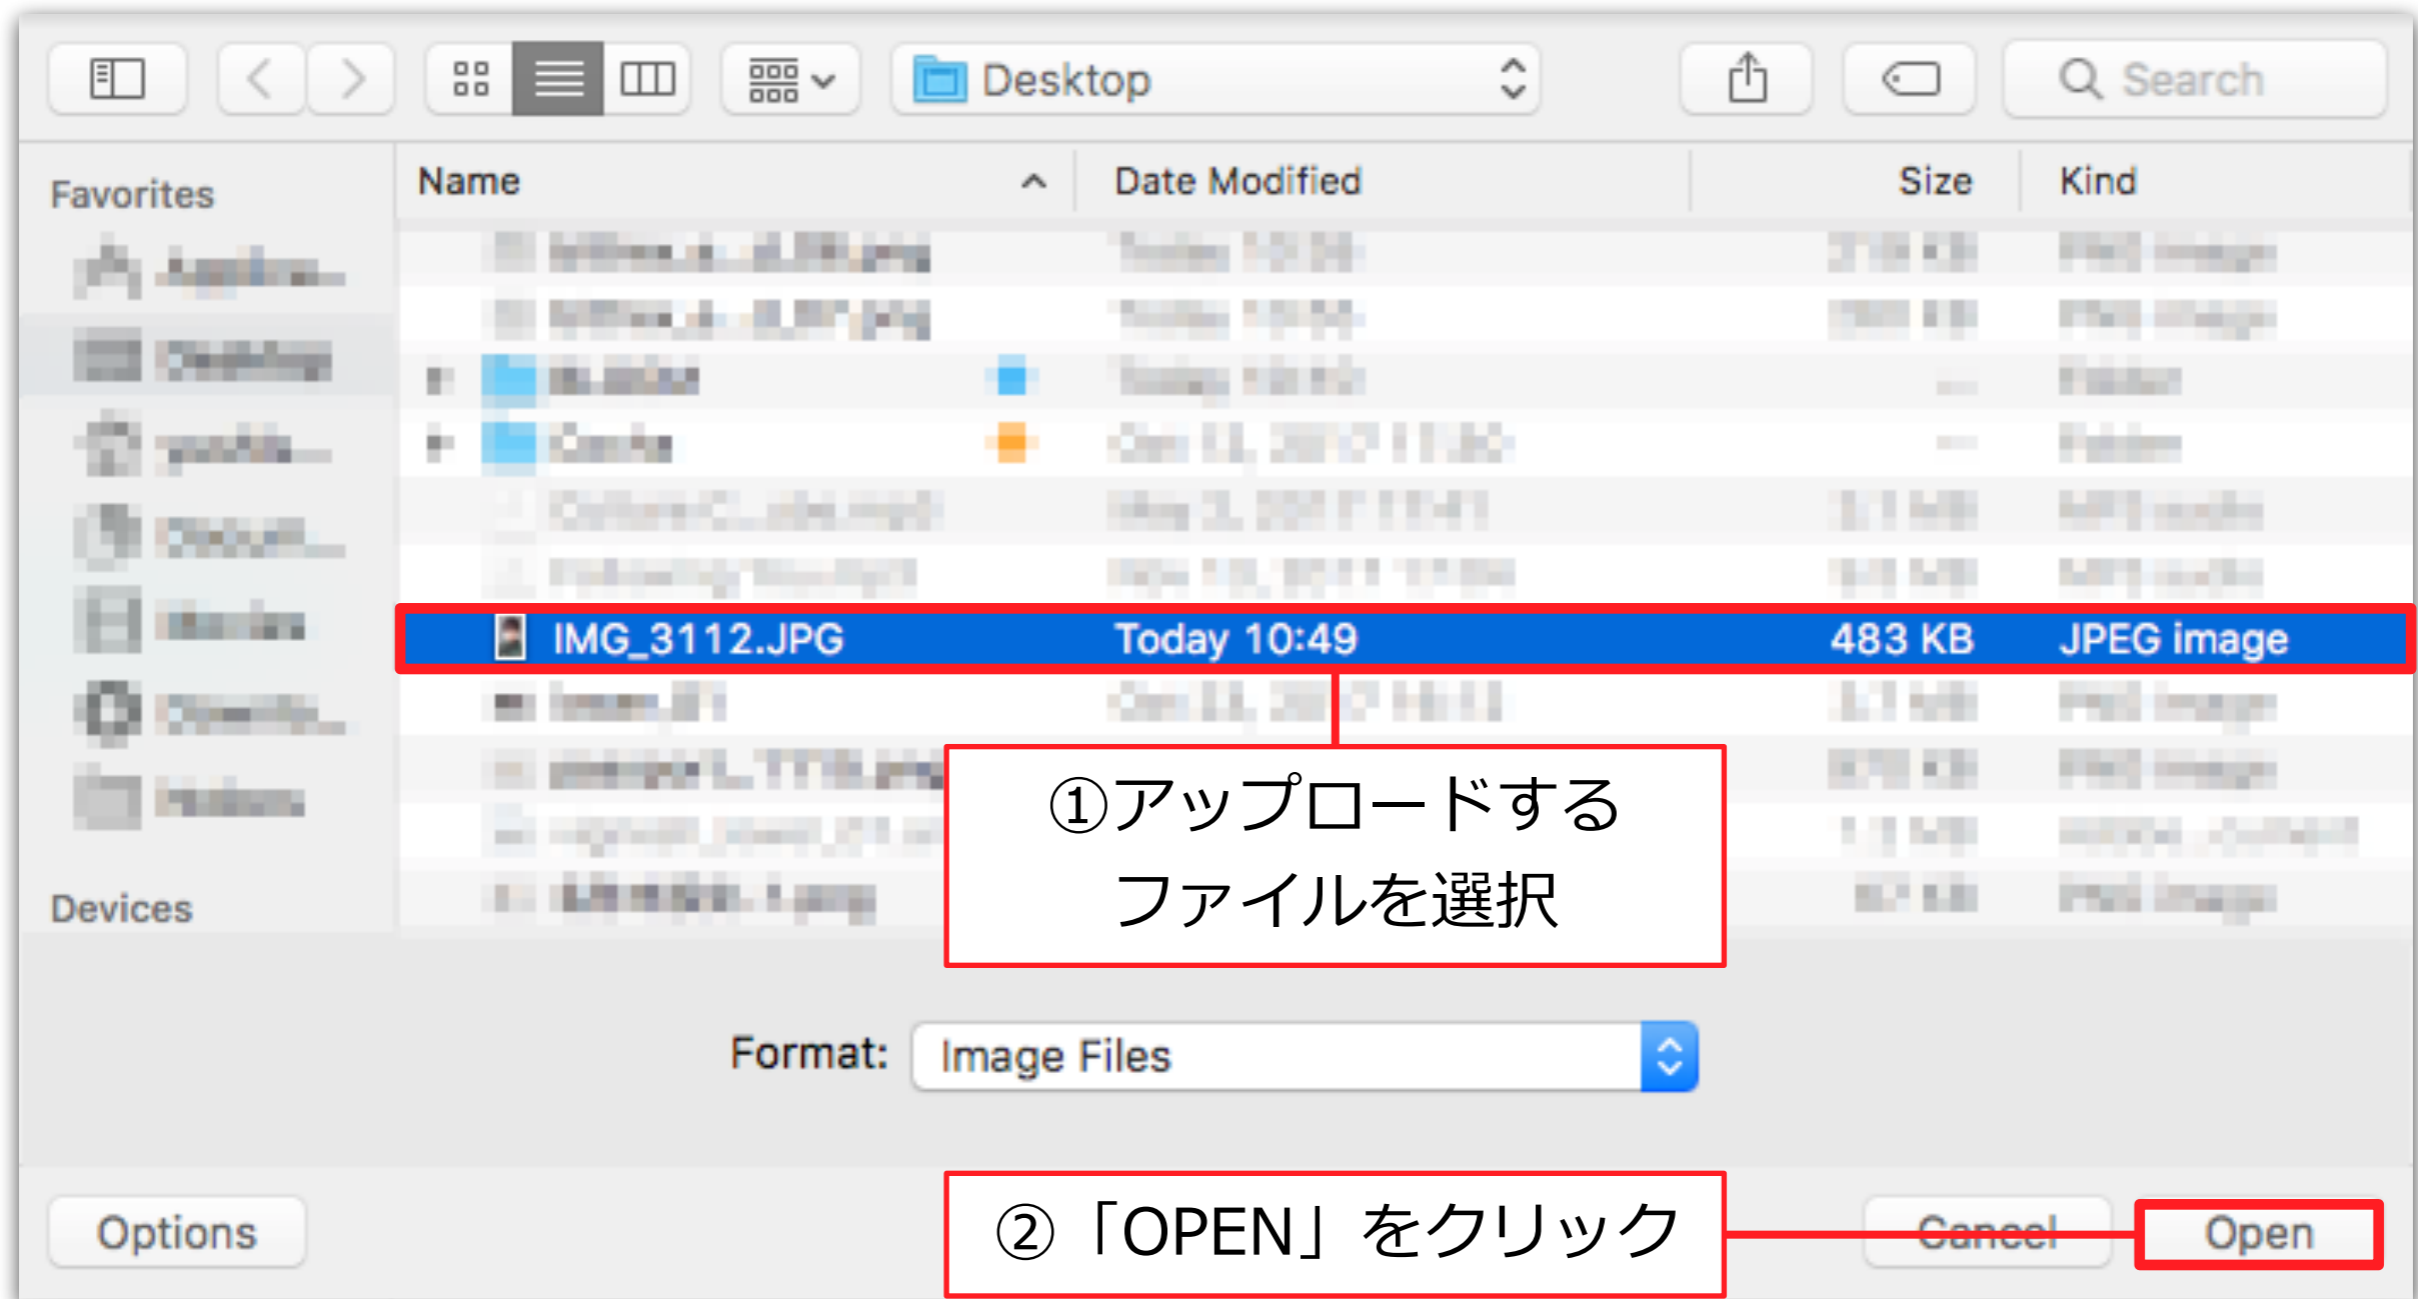

NETVERIFY
BY JUMIO

© 2017 Bittrex, INC Total BTC Volume = 63834.1663 Total ETH Volume = 55575.1159 1 BTC = \$6758.3113 📶 Socket Status = Slow

アカウント情報を確認します

アカウント情報を確認します

アカウント情報を確認します

The screenshot shows the Bittrex account verification interface. The top navigation bar includes 'BITTREX', 'Markets', 'Settings', and 'Logout'. The left sidebar lists various account settings, with 'Enhanced Verification' selected. The main content area is titled 'Upload passport image page' and contains a file upload section with a 'Choose file' button, a 'Confirm' button, and a red box highlighting the upload area. Below the upload area, there are instructions: 'Maximum file size is 8 MB. JPG or PNG format only.' Two red callout boxes with Japanese text point to the 'Confirm' button and the upload area. The footer contains copyright information and market data.