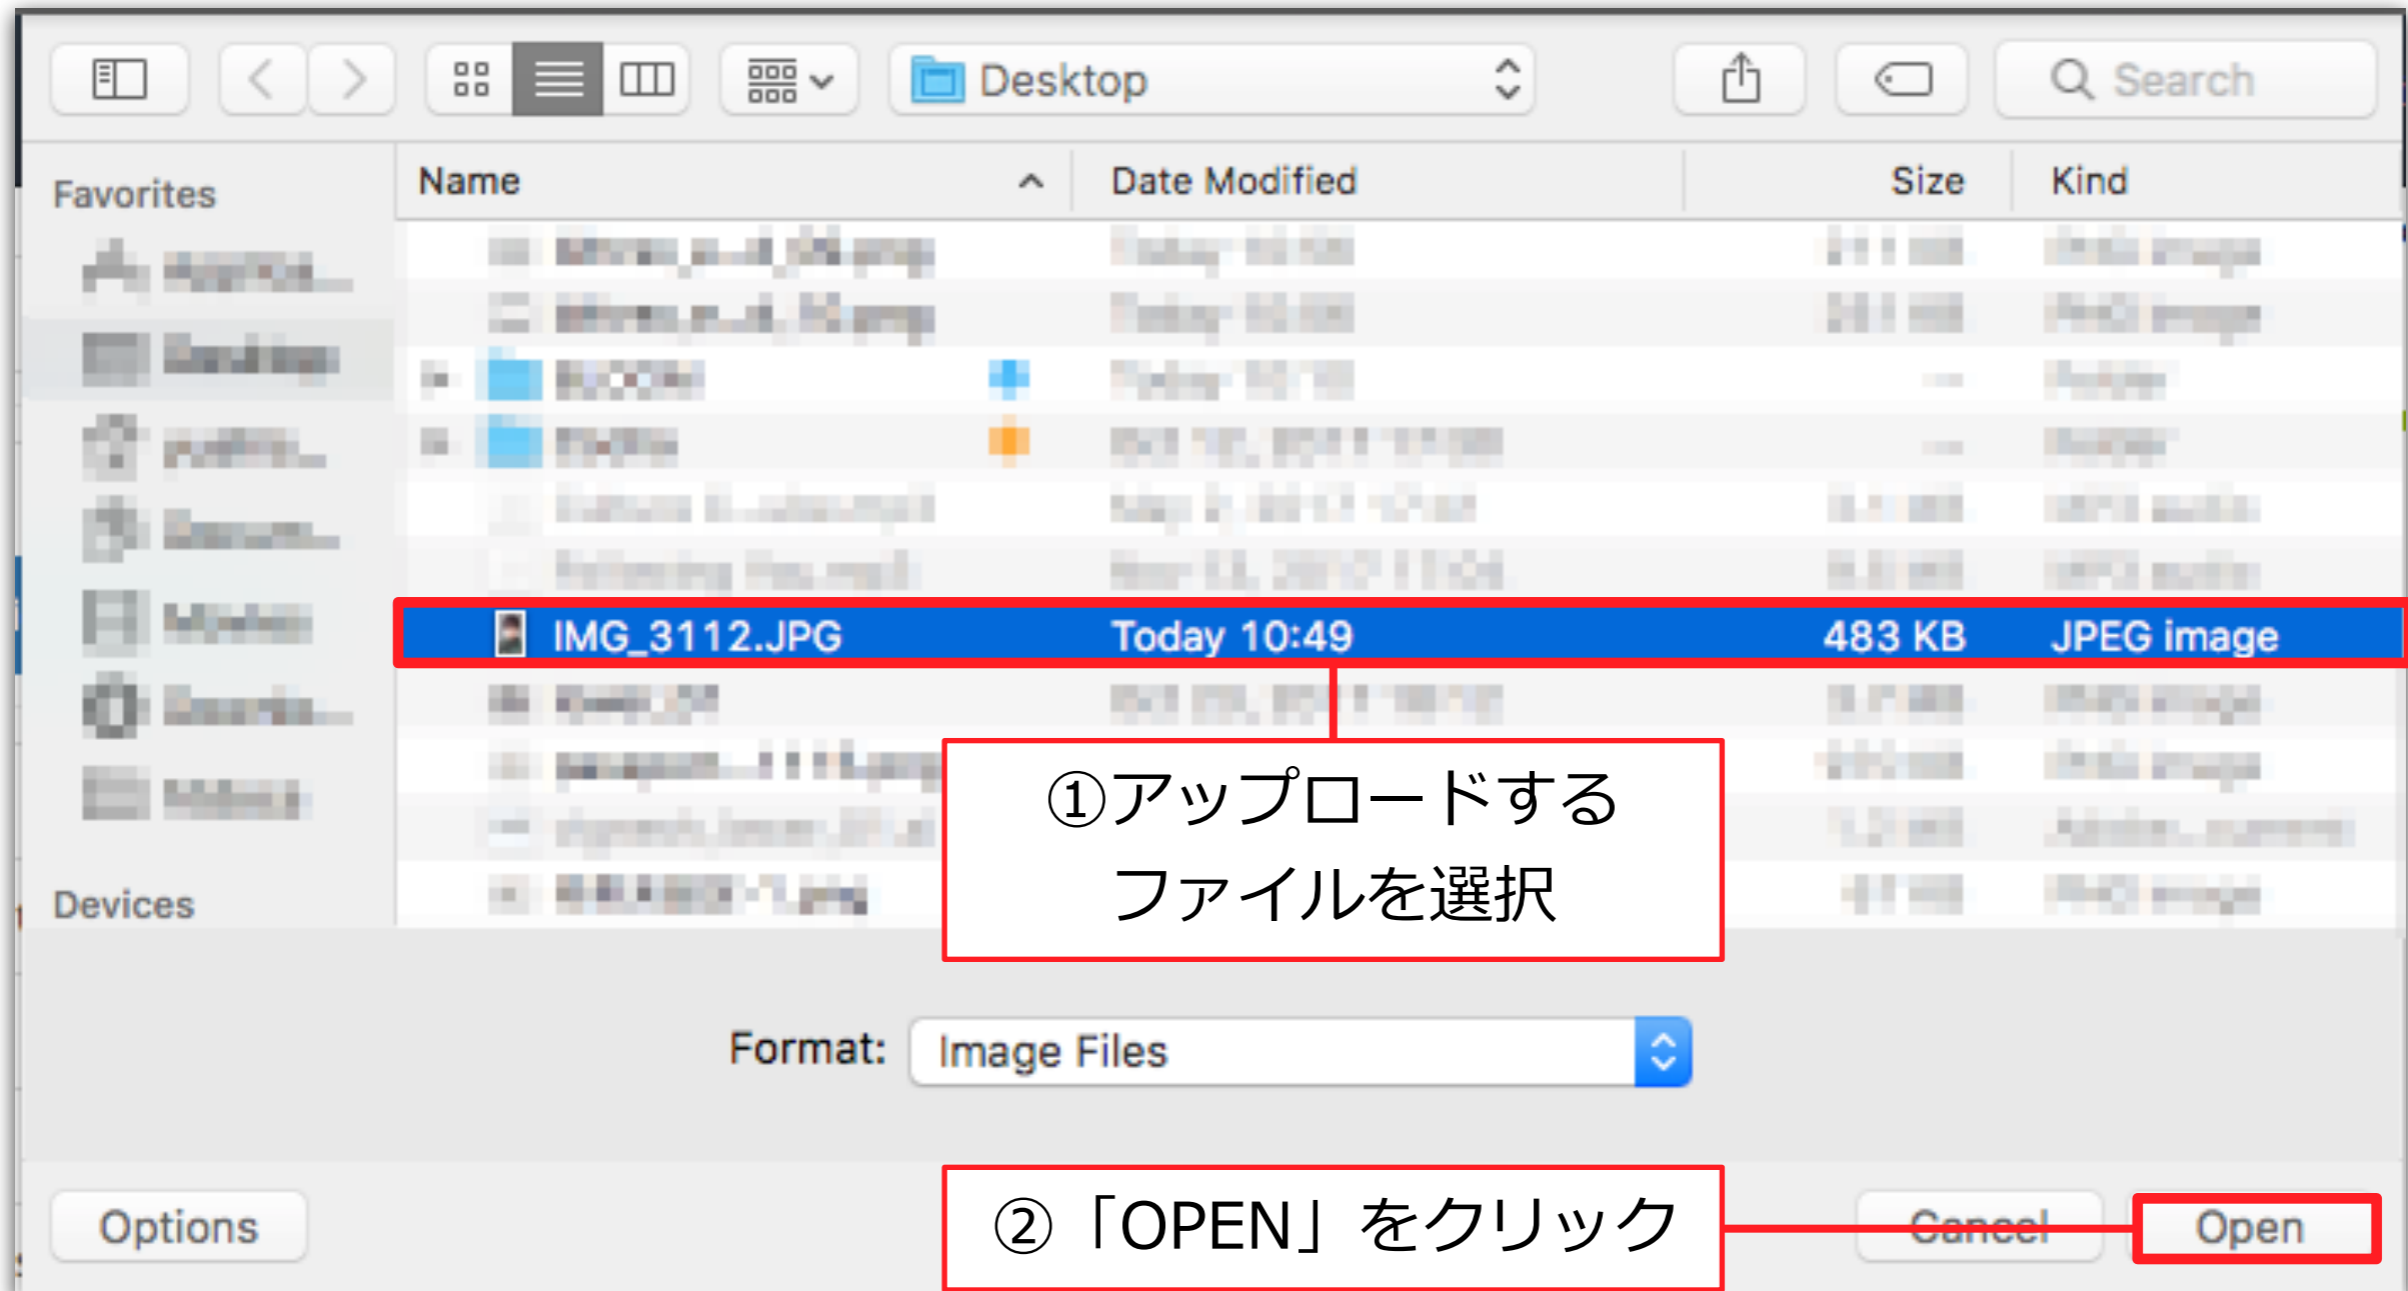

← BACK HELP ?

Upload image of your face

Choose file

Confirm

Maximum file size is 8 MB.
JPG or PNG format only.

「Choose File」をクリック

© 2010–2017 Jumio Corp. All rights reserved.
[Privacy Policy](#)

NETVERIFY
BY JUMIO

© 2017 Bittrex, INC

※自身の顔が映った写真が必要となります

上記の指示に従って下さい

上記の指示に従って下さい

Bittrex アカウント認証方法

The screenshot shows the Bittrex account verification interface. On the left is a sidebar menu with options like Summary, Basic Verification, Enhanced Verification (highlighted), Password, Two-Factor Authentication, API Keys, IP Whitelist, Withdrawal Whitelist, Enable Account, UI Settings, and Notifications. The main content area is titled 'Upload image of your face' and includes a 'Choose file' button, a 'Confirm' button, and a red box around the image placeholder. Below the image area, it states 'Maximum file size is 8 MB. JPG or PNG format only.' At the bottom, there is a footer with copyright information and market data.