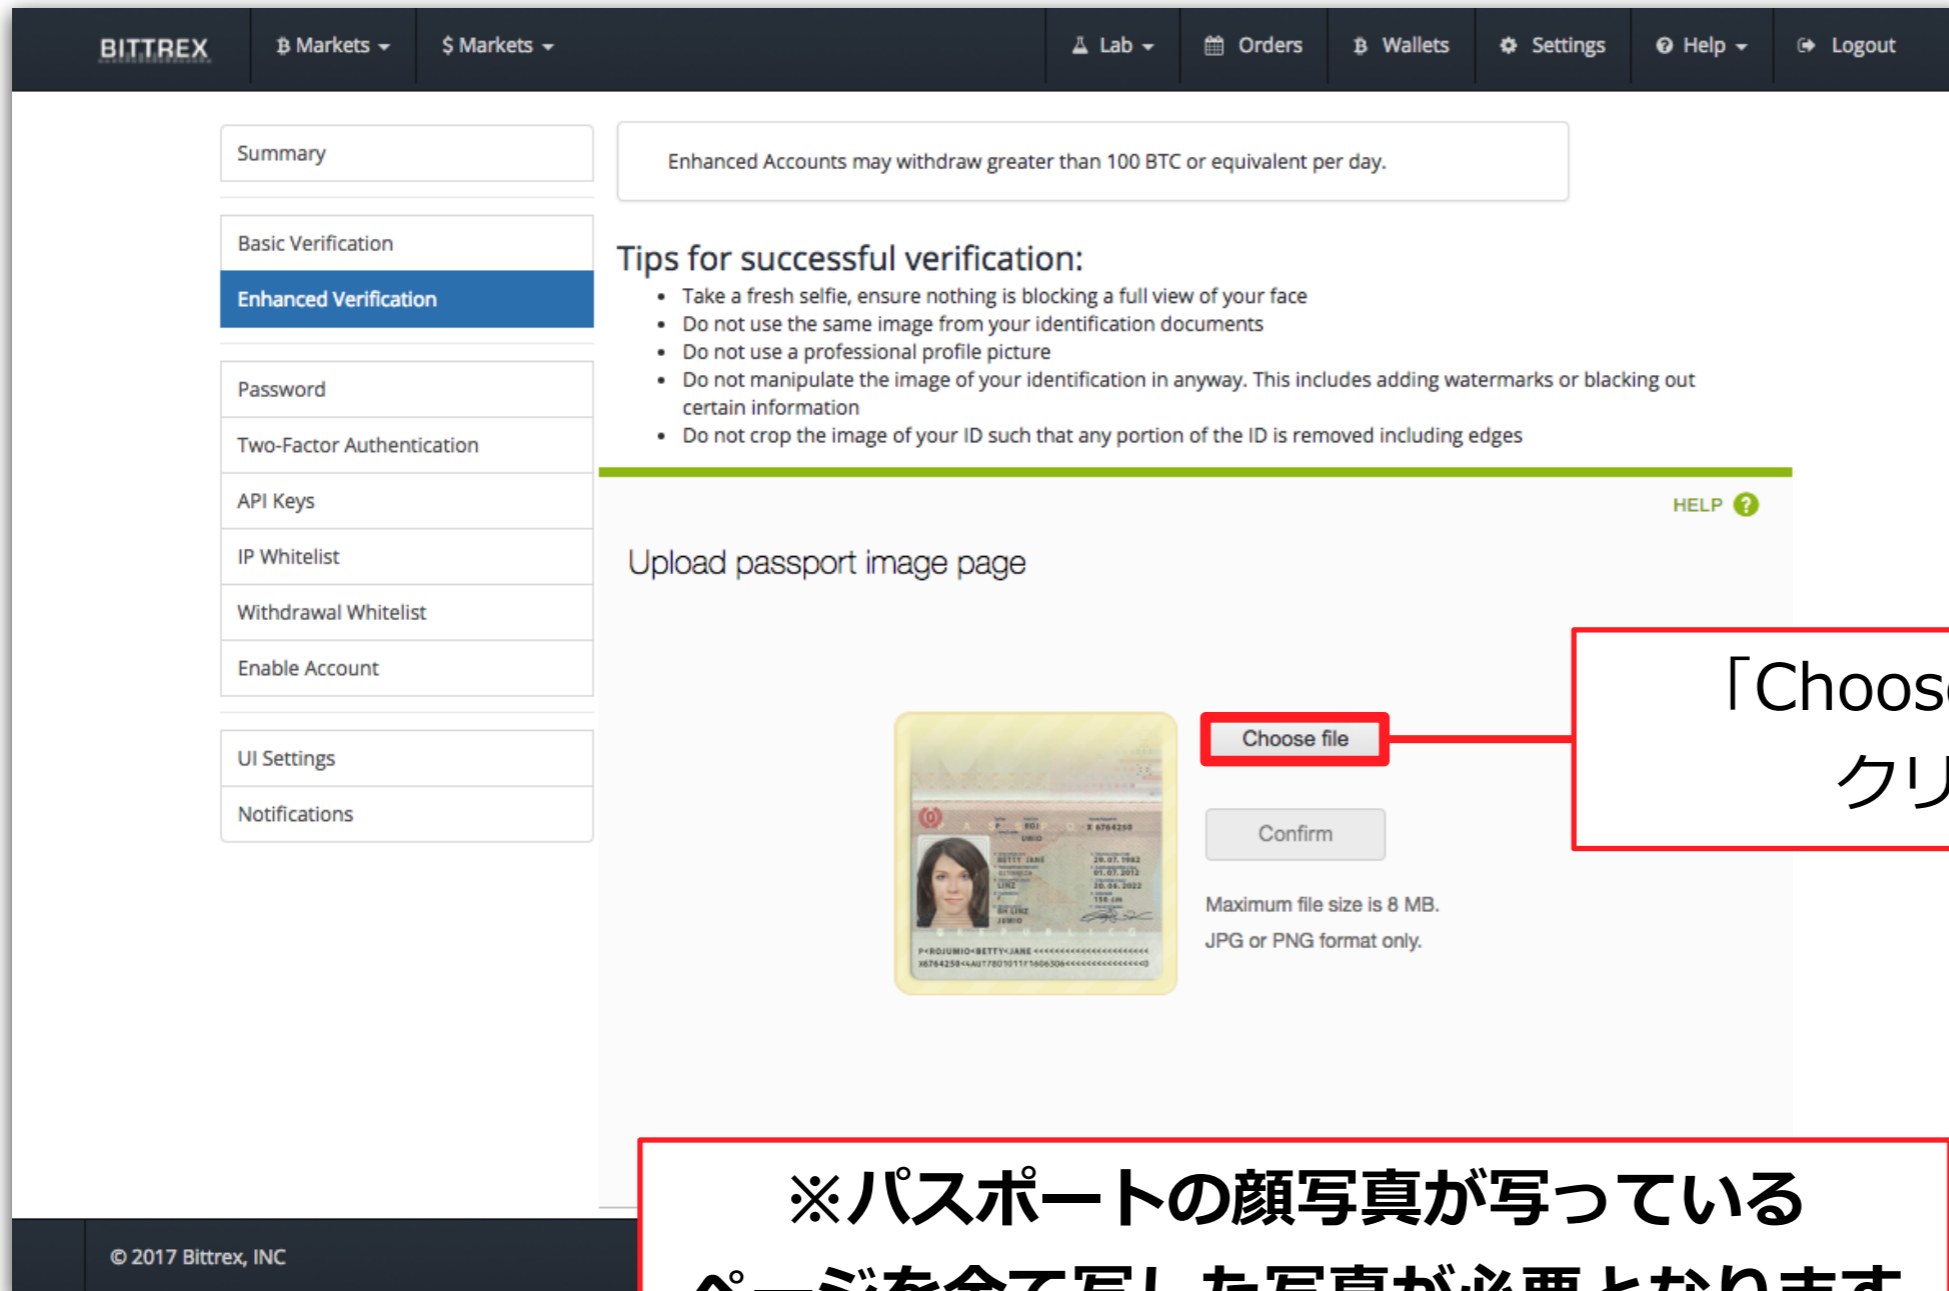

Enable Account

UI Settings

Notifications

Tips for successful verification:

- Take a fresh selfie, ensure nothing is blocking a full view of your face
- Do not use the same image from your identification documents
- Do not use a professional profile picture
- Do not manipulate the image of your identification in anyway. This includes adding watermarks or blacking out certain information
- Do not crop the image of your ID such that any portion of the ID is removed including edges

← BACK HELP ?

Choose how to submit copy of ID

📷 Take image with webcam or phone camera

or

📁 Upload existing copy from your device

「Upload existing copy from your device」をクリック

© 2010–2017 Jumio Corp. All rights reserved.
Privacy Policy

NETVERIFY
BY JUMIO

© 2017 Bittrex, INC Total BTC Volume = 63834.1663 Total ETH Volume = 55575.1159 1 BTC = \$6758.3113 📶 Socket Status = Slow

アカウント情報を確認します

アカウント情報を確認します

アカウント情報を確認します

The screenshot shows the Bittrex account verification interface. The top navigation bar includes 'BITTREX', 'Markets', 'Settings', and 'Logout'. The left sidebar lists various account settings, with 'Enhanced Verification' selected. The main content area is titled 'Upload passport image page' and contains a file upload section with a 'Choose file' button, a 'Confirm' button, and a red box highlighting the upload area. Below the upload area, there are instructions: 'Maximum file size is 8 MB. JPG or PNG format only.' Two red callout boxes with Japanese text point to the 'Confirm' button and the upload area. The footer contains copyright information and market data.