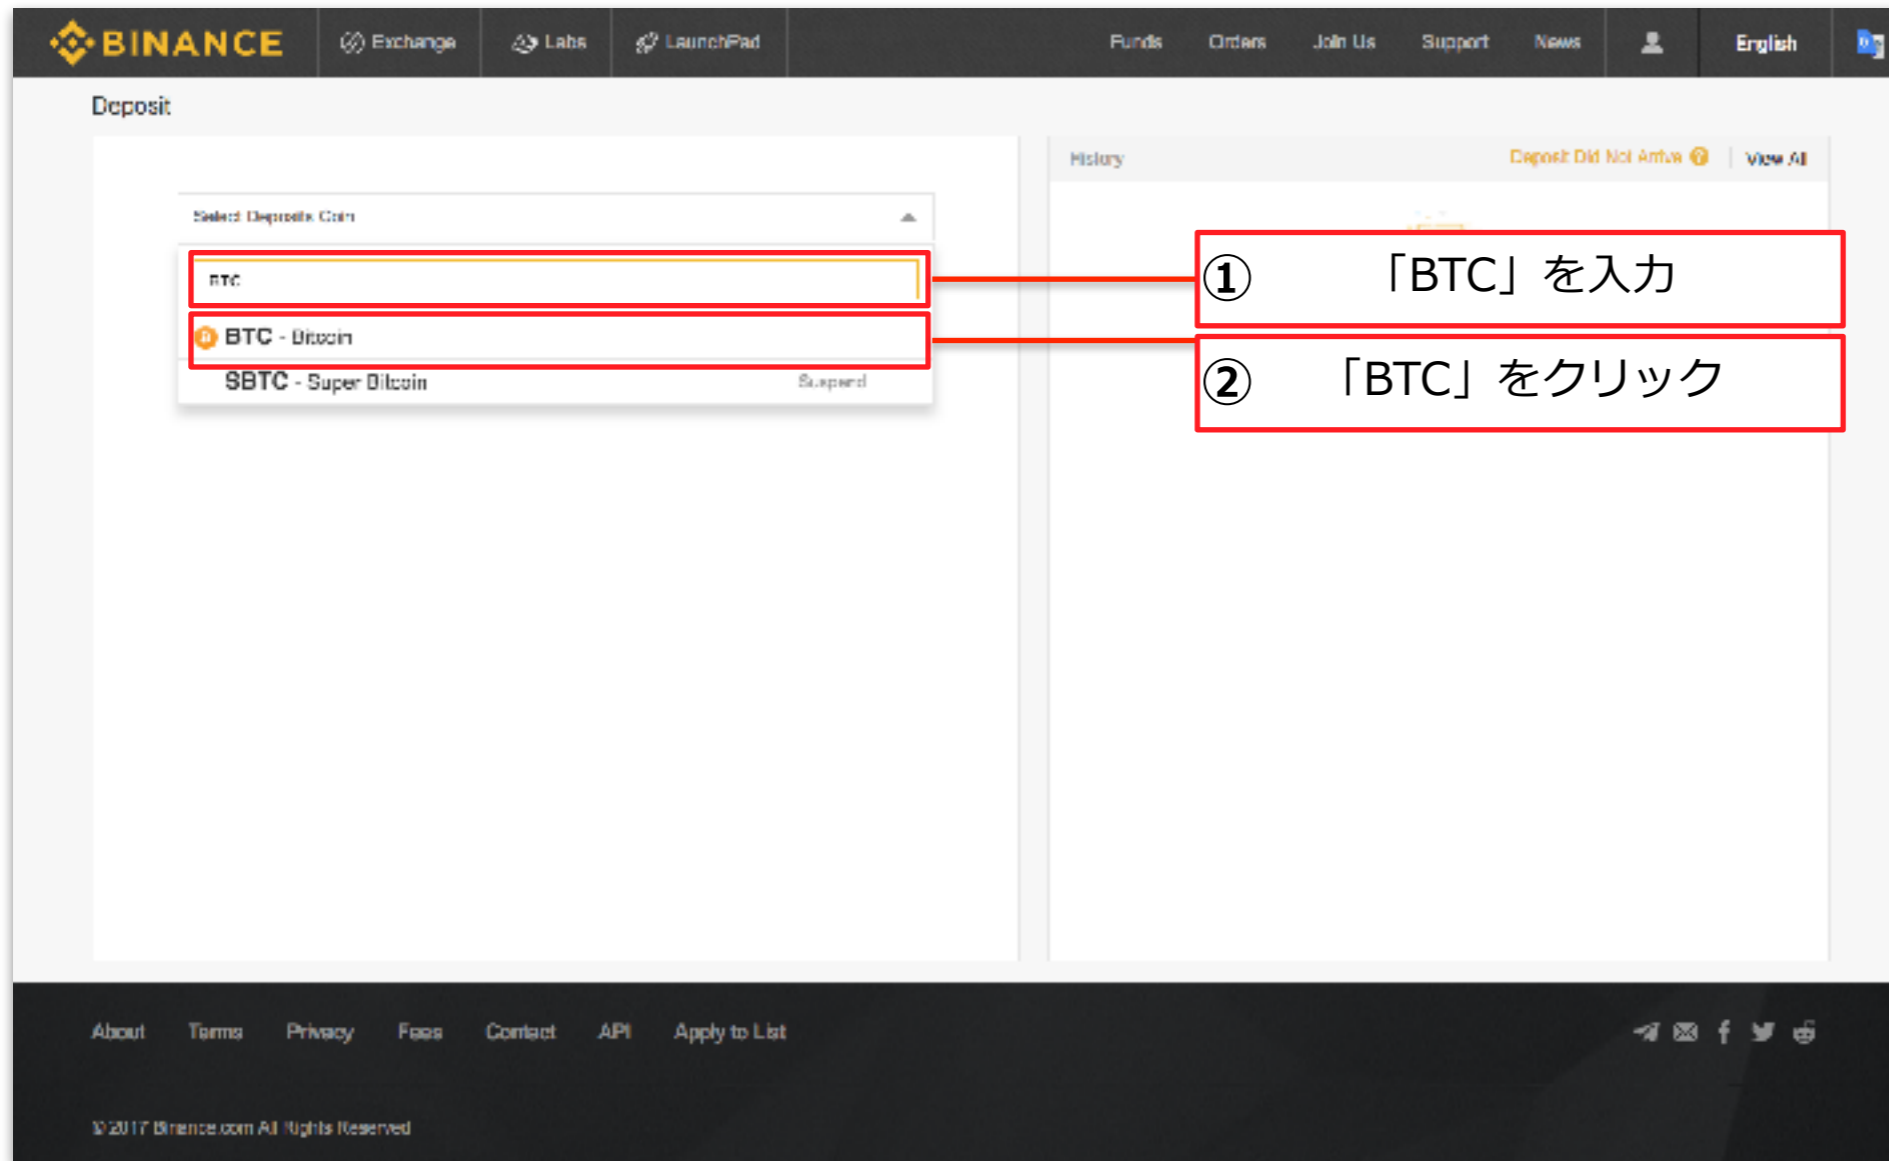

出金方法マニュアル

注意事項

※パソコンとスマートフォンから作業を行ってください

出金方法マニュアル

URLをクリックしてアクセスまたは、URLを入力

<https://www.binance.com/>

The screenshot shows the Binance website interface. At the top, the 'Funds' menu is highlighted with a red box and a circled '1'. A dropdown menu is open, showing options: 'Balance', 'Deposits', 'Withdrawals', and 'Transaction History'. The 'Withdrawals' option is highlighted with a red box and a circled '2'. A text box on the right contains the instruction: 'ログイン後、画面上部の「Funds」より「Withdrawals」をクリック'.

「BLOCKCHAIN WALLET」を使用した方法を紹介します。

「BLOCKCHAIN WALLET」を使用した方法を紹介します

上記の指示に従って下さい

The screenshot shows the 'Withdrawals' page for Bitcoin on the Binance website. The page includes a balance summary, important withdrawal notices, a form for entering a withdrawal address, and a 'Submit' button. Two red callout boxes with numbered circles provide instructions: '1' points to a small triangle icon in the address field, and '2' points to the 'Use New Address' link.